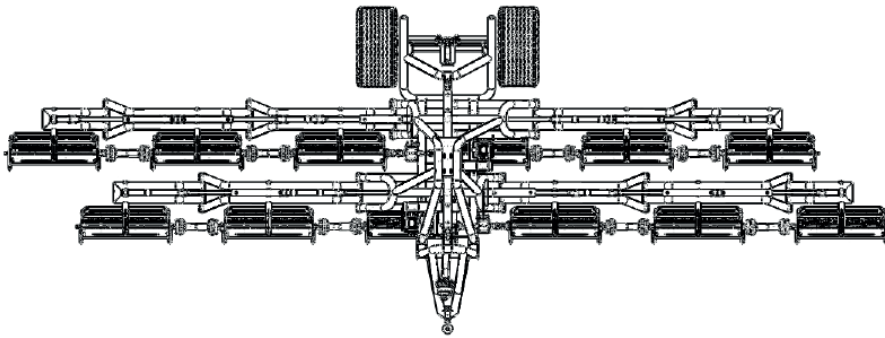

R10 Reel mowers

Measures are in mm

Technical specifications

Mowing height:	Adjustable from 13 to 63 mm
Drive:	Mechanical / PTO / V belt @540 rpm
Lifting system:	Hydraulically
Required PTO power:	> 55+ HP
Tires:	500 x 55 – 17 Turf tires
mowing reels:	12 pieces Diameter 200 mm Width 910 mm 7 bladed reels.
Transportation speed:	40 km/h
Weight:	3000 kg
Dimensions:	Length 3.90 m, width 2.45 m, Highth 3.05 m
Lights:	Rear lights, brake lights, turn signals, fog light, rear reflectors, number plate light.