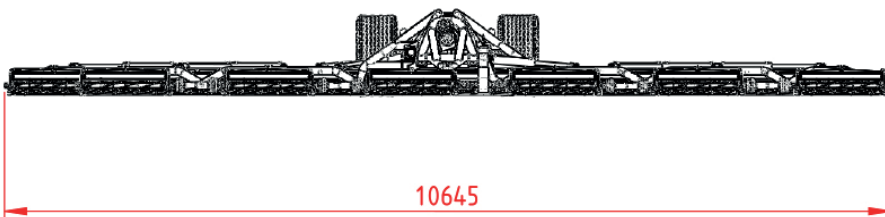

R10 Reel mowers

Measures are in mm

Technical specifications

Mowing height:	Adjustable from 13 to 63 mm
Drive:	Mechanical / PTO / V belt @540 rpm
Lifting system:	Hydraulically
Required PTO power:	> 55+ HP
Tires:	500 x 55 – 17 Turf tires
mowing reels:	12 pieces Diameter 200 mm Width 910 mm 7 bladed reels.
Transportation speed:	40 km/h
Weight:	3000 kg
Dimensions:	Length 3.90 m, width 2.45 m, Highth 3.05 m
Lights:	Rear lights, brake lights, turn signals, fog light, rear reflectors, number plate light.