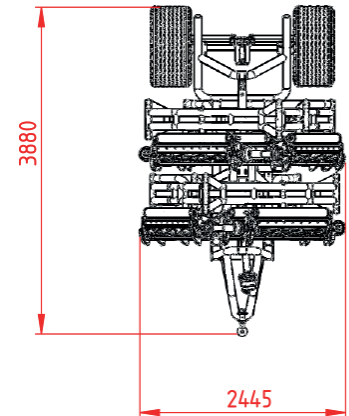

R10 Reel mowers

Measures are in mm

Technical specifications

Mowing height:	Adjustable from 13 to 63 mm
Drive:	Mechanical / PTO / V belt @540 rpm
Lifting system:	Hydraulically
Required PTO power:	> 55+ HP
Tires:	500 x 55 – 17 Turf tires
mowing reels:	12 pieces Diameter 200 mm Width 910 mm 7 bladed reels.
Transportation speed:	40 km/h
Weight:	3000 kg
Dimensions:	Length 3.90 m, width 2.45 m, Highth 3.05 m
Lights:	Rear lights, brake lights, turn signals, fog light, rear reflectors, number plate light.